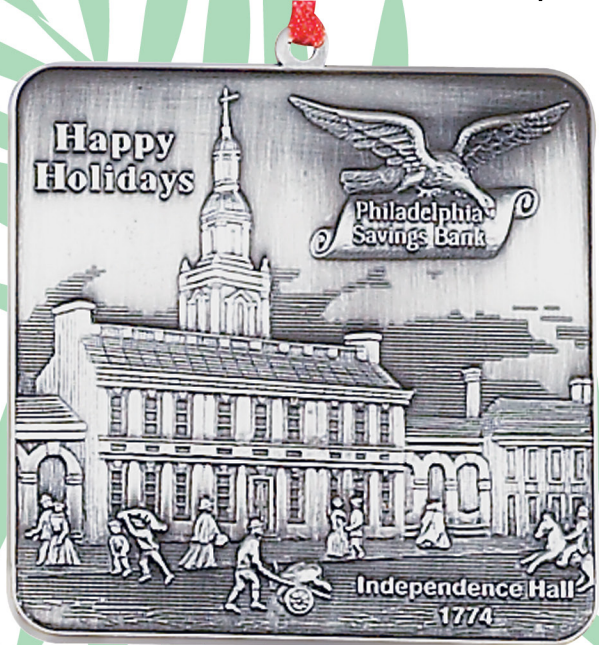

Coaster / Paperweight

DIE CAST PEWTER FINISH

ORNAMENTS • COASTERS • PAPERWEIGHTS

Create your own high quality custom die cast pewter finish ornament, with incredible 3D detail that will be cherished for a lifetime. When you need to impress your clients with something substantial this ornament is the way to go. Just send us line art or photo and you'll be amazed at the incredibly detailed reproduction of your art. Add a gift box to make a collector's item your customers will cherish for a lifetime. Our die cast pewter finish is also great for coasters and paperweights.